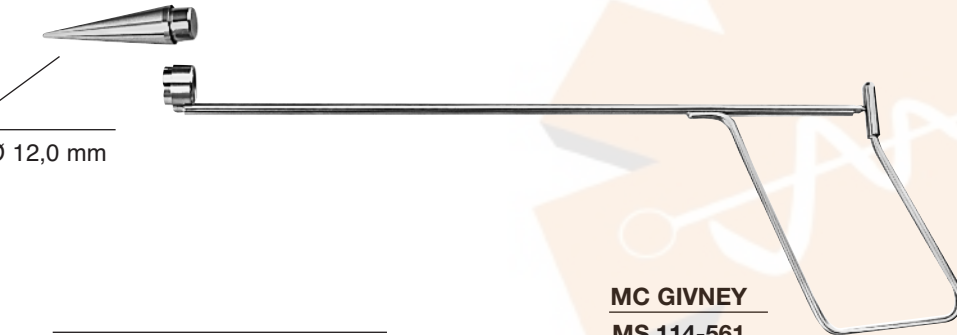

MC GIVNEY
MS 114-561

MS 114-563 Ø 12,0 mm

MS 114-562
100 adet lastik halkalar
ubber rings 100 pieces