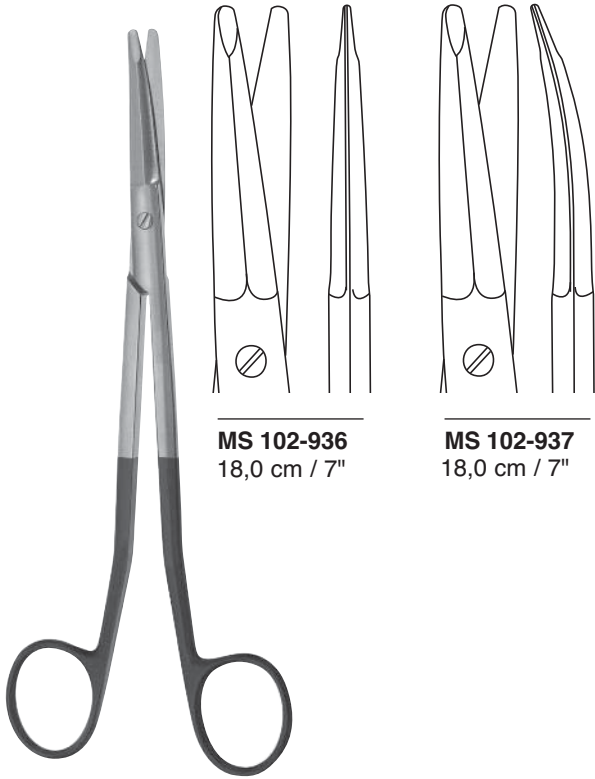

JOSEPH

MS 102-902
14,0 cm, 5 1/2"

MS 102-903
14,0 cm, 5 1/2"

IRIS

MS 102-904
11,5 cm / 4 1/2"

MS 102-905
11,5 cm / 4 1/2"

WAGNER

MS 102-906
12,0 cm / 4 3/4"

MS 102-907
12,0 cm / 4 3/4"

STEVENS

GOLDMANN-FOX

REYNOLDS

REYNOLDS
MS 102-914 17,5 cm / 7"

JAMESON

MS 102-915 15,0 cm / 6"

PAR-TYPE

MS 102-930
12,0 cm / 4³/₄"

MS 102-931
12,0 cm / 4³/₄"

KAYE FACE LIFT

MS 102-932 15,0 cm / 6"
MS 102-933 19,0 cm / 7¹/₂"

GORNEY

MS 102-934
19,0 cm / 7¹/₂"

MS 102-935
19,0 cm / 7¹/₂"

MS 102-936
18,0 cm / 7"

MS 102-937
18,0 cm / 7"

FREEMANN-KAYE

FREEMANN-GOR EY

MS 102-938 19,0 cm / 7 1/2"
MS 102-939 23,0 cm / 9"

FREEMANN-GORNEY

MS 102-940 19,0 cm / 7 1/2"
MS 102-941 23,0 cm / 9"

LISTER

MS 102-950 14,0 cm / 5 1/2"
MS 102-951 18,0 cm / 7"
MS 102-952 20,0 cm / 8"