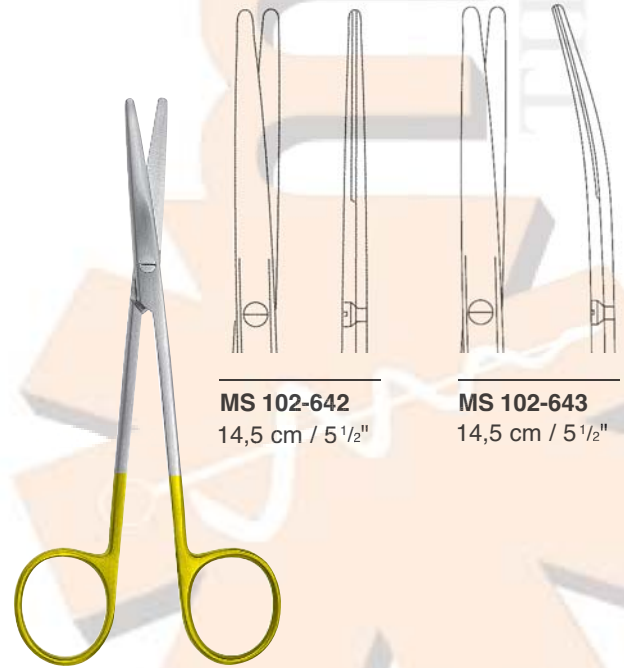

MAYO-STILLE

- MS 102-616** 15,0 cm / 6"
- MS 102-617** 17,0 cm / 6³/₄"

MAYO-STILLE

- MS 102-618** 15,0 cm / 6"
- MS 102-619** 17,0 cm / 6³/₄"

MAYO-LEXER

- MS 102-620** 16,0 cm / 6¹/₄"

- MS 102-621** 16,0 cm / 6¹/₄"

LEXER

MS 102-622 16,0 cm / 6 1/4"
MS 102-623 21,0 cm / 8 1/4"

LEXER

MS 102-624 16,0 cm / 6 1/4"
MS 102-625 21,0 cm / 8 1/4"

METZENBAUM

MS 102-640
 11,5 cm / 4 1/2"

MS 102-641
 11,5 cm / 4 1/2"

METZENBAUM

MS 102-642
 14,5 cm / 5 1/2"

MS 102-643
 14,5 cm / 5 1/2"

METZENBAUM

MS 102-644	18,0 cm / 7"
MS 102-645	20,0 cm / 8"
MS 102-646	23,0 cm / 9"
MS 102-647	25,0 cm / 10"
MS 102-648	28,0 cm / 11"
MS 102-649	30,0 cm / 12"