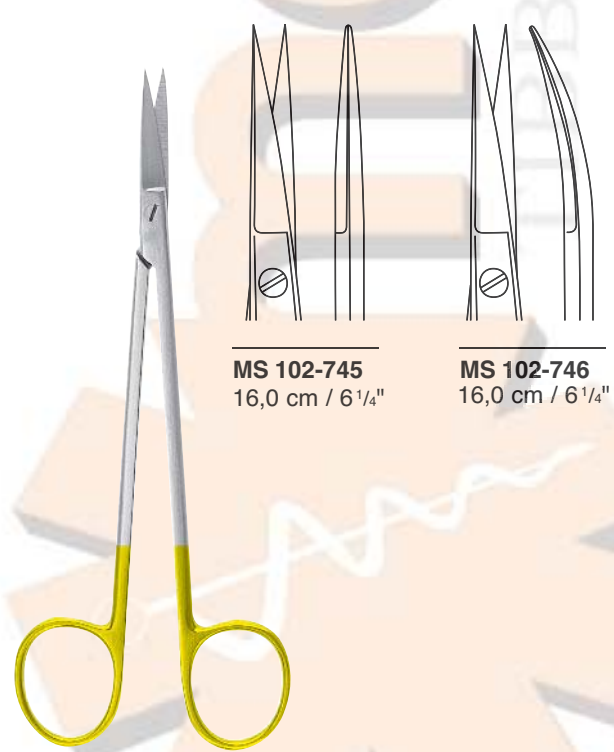

MAYO-HARRINGTON
MS 102-727 28,0 cm / 11"

MS 102-735 19,5 cm / 7¾"

tırtıllı
toothed

IRIS
MS 102-740 11,5 cm / 4 1/2"

IRIS
MS 102-741 11,5 cm / 4 1/2"

IRIS
MS 102-742 11,5 cm / 4 1/2"

MS 102-743
14,0 cm, 5 1/2"

JOSEPH

MS 102-744
14,0 cm, 5 1/2"

MS 102-745
16,0 cm / 6 1/4"

MS 102-746
16,0 cm / 6 1/4"

KELLY

GOLDMANN-FOX

MS 102-747
13,0 cm / 5 1/8"

MS 102-748
13,0 cm / 5 1/8"