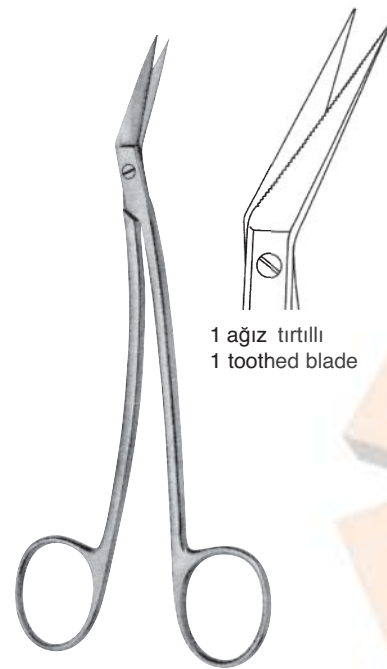

LOCKLIN

MS 102-525 16,0 cm / 6 1/4"