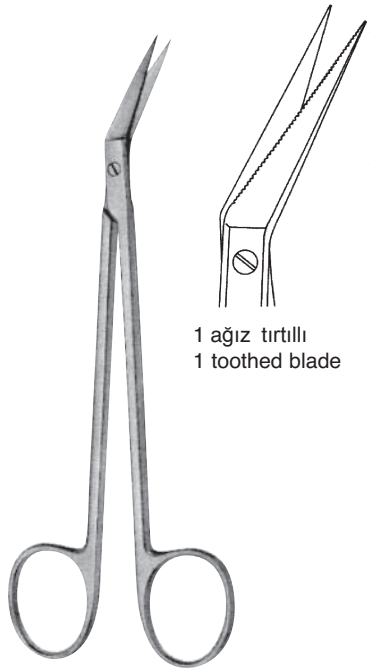

KELLY

MS 102-520
16,0 cm / 6 1/4"

MS 102-521
16,0 cm / 6 1/4"

DEAN

MS 102-522
17,0 cm / 6 3/4"

MS 102-523
17,0 cm / 6 3/4"

1 ağız tırtıllı
1 toothed blade

LOCKLIN