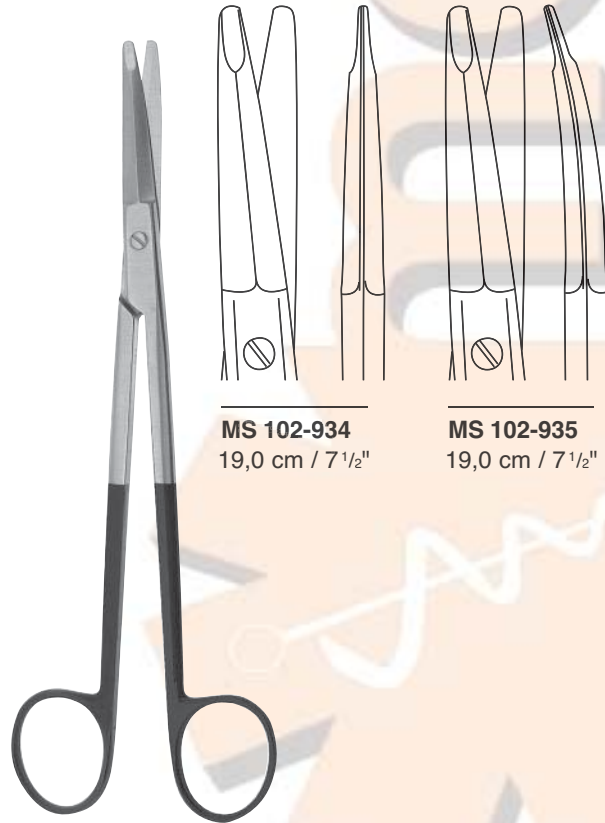

DIETRICH

MS 102-893
19,0 cm / 7 1/2"

MS 102-894
19,0 cm / 7 1/2"

MS 102-895
19,0 cm / 7 1/2"

MS 102-896
19,0 cm / 7 1/2"

KELLY

MS 102-900
16,0 cm / 6 1/4"

MS 102-901
16,0 cm / 6 1/4"

MS 102-907
12,0 cm / 4 3/4"

STEVENS

GOLDMANN-FOX

REYNOLDS

REYNOLDS
MS 102-914 17,5 cm / 7"

JAMESON

MS 102-915 15,0 cm / 6"

PAR-TYPE

MS 102-930
12,0 cm / 4³/₄"

MS 102-931
12,0 cm / 4³/₄"

KAYE FACE LIFT

MS 102-932 15,0 cm / 6"
MS 102-933 19,0 cm / 7¹/₂"

GORNEY

MS 102-934
19,0 cm / 7¹/₂"

MS 102-935
19,0 cm / 7¹/₂"

MS 102-936
18,0 cm / 7"

MS 102-937
18,0 cm / 7"

FREEMANN-KAYE

FREEMANN-GOR EY

MS 102-938 19,0 cm / 7 1/2"
MS 102-939 23,0 cm / 9"

FREEMANN-GORNEY

MS 102-940 19,0 cm / 7 1/2"
MS 102-941 23,0 cm / 9"

LISTER

MS 102-950 14,0 cm / 5 1/2"
MS 102-951 18,0 cm / 7"
MS 102-952 20,0 cm / 8"