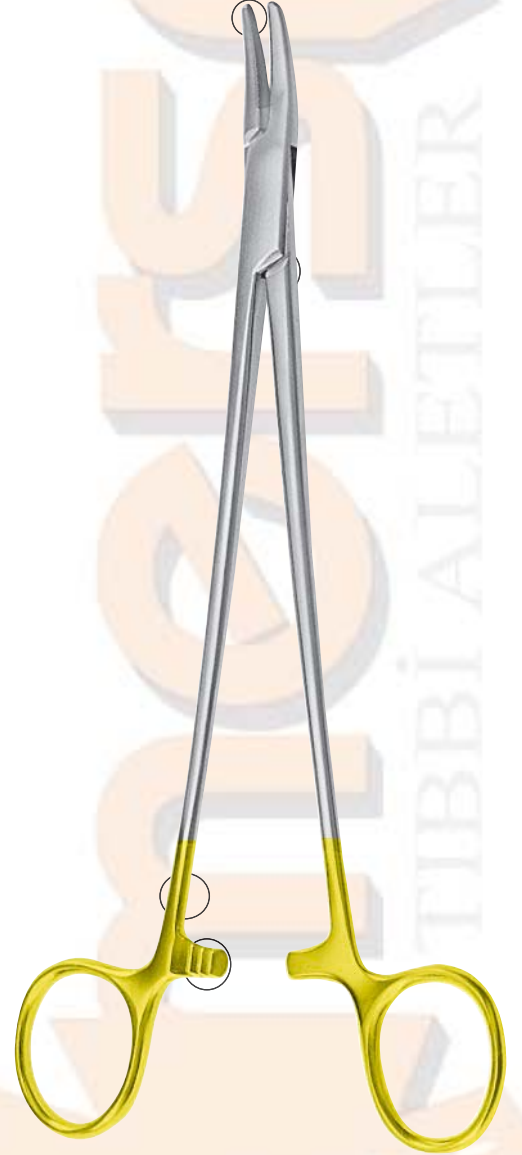

Tungsten carbide inserts with precisely worked out structure  
guarantee to grip the needle securely.  
Gold-plated rings for easy identification.  
Soft working catch provides safe handling.

**KALT**  
MS 105-500 14,0 cm / 5½"