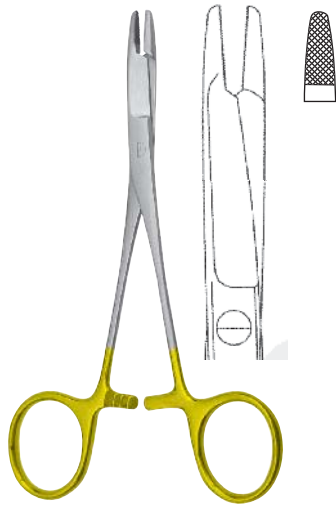

**STRATTE**

**MS 105-840**  
21,0 cm / 8¼"

**MS 105-841**  
23,0 cm / 9"

**MASSON**  
**MS 105-842** 27,0 cm / 10¼"

**FINOCHIETTO**  
**MS 105-850** 27,0 cm / 10¼"

**WANGENSTEEN**  
**MS 105-851** 28,0 cm / 11"

**OLSEN-HEGAR**

- MS 105-860** 11,5 cm / 4½"
- MS 105-861** 14,0 cm / 5½"
- MS 105-862** 17,0 cm / 6¾"
- MS 105-863** 18,5 cm / 7¼"

**BABY-GILLIES**

- MS 105-870** 15,0 cm / 6"

**GILLIES**

- MS 105-871** 16,0 cm / 6¼"