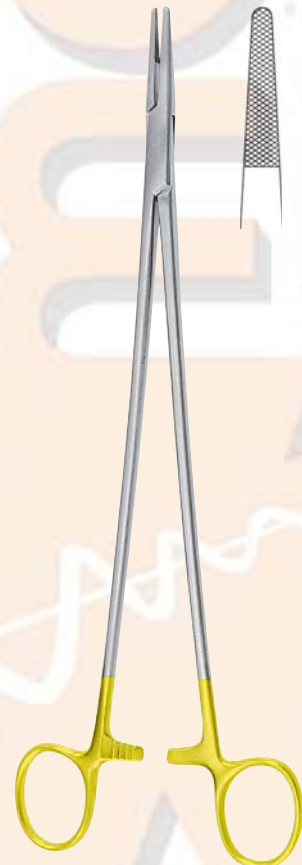

**STRATTE**

**MS 105-840**  
21,0 cm / 8¼"

**MS 105-841**  
23,0 cm / 9"

**MASSON**  
**MS 105-842** 27,0 cm / 10¼"

**FINOCHIETTO**  
**MS 105-850** 27,0 cm / 10¼"

**WANGENSTEEN**  
**MS 105-851** 28,0 cm / 11"

**OLSEN-HEGAR**

- MS 105-860** 11,5 cm / 4½"
- MS 105-861** 14,0 cm / 5½"
- MS 105-862** 17,0 cm / 6¾"
- MS 105-863** 18,5 cm / 7¼"

**BABY-GILLIES**

- MS 105-870** 15,0 cm / 6"

**GILLIES**

- MS 105-871** 16,0 cm / 6¼"