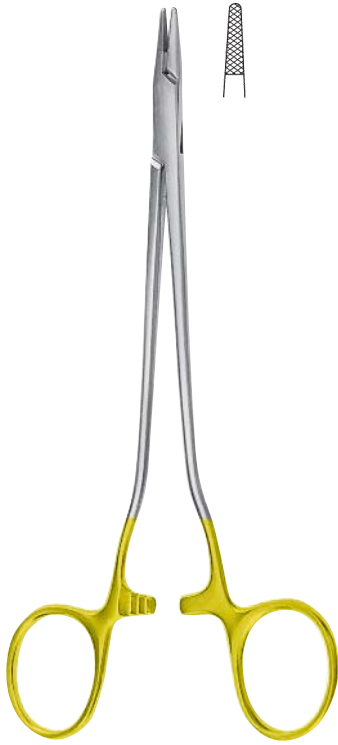

**MIKRO-SLIM**

- MS 105-750** 15,0 cm / 6"
- MS 105-751** 18,0 cm / 7"
- MS 105-752** 20,0 cm / 8"
- MS 105-753** 23,0 cm / 9"

**RYDER-FRENCH EYE**

**RYDER-MINI**

**MS 105-780**  
13,0 cm / 5 1/8"

**MS 105-781**  
15,0 cm / 6"

**MS 105-782**  
18,0 cm / 7"

**MS 105-783**  
20,0 cm / 8"

**MS 105-784**  
23,0 cm / 9"

**MS 105-785**  
26,0 cm / 10 1/4"

**HEGAR-VASCULAR**

**MS 105-800**  
14,0 cm / 5 1/2"

**MS 105-801**  
18,0 cm / 7"

**MS 105-803**  
20,0 cm / 8"

**MS 105-804**  
23,0 cm / 9"

**SENNING**

- MS 105-810** 15,0 cm / 6"
- MS 105-811** 17,0 cm / 6<sup>3</sup>/<sub>4</sub>"
- MS 105-812** 20,0 cm / 8"

**SAROT**

- MS 105-820** 18,0 cm / 7"
- MS 105-821** 20,0 cm / 8"
- MS 105-822** 23,0 cm / 9"
- MS 105-823** 26,0 cm / 10<sup>1</sup>/<sub>4</sub>"