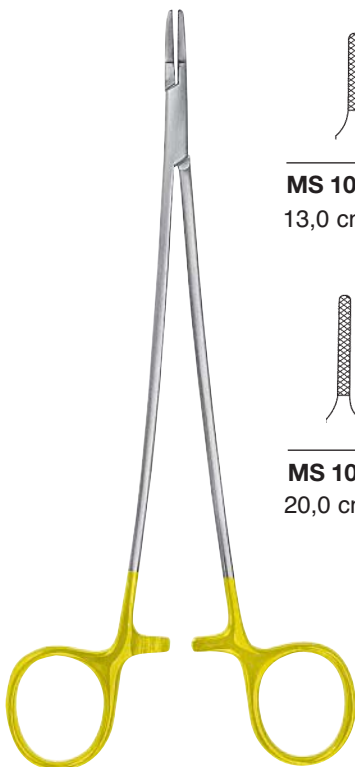

RYDER-FRENCH EYE