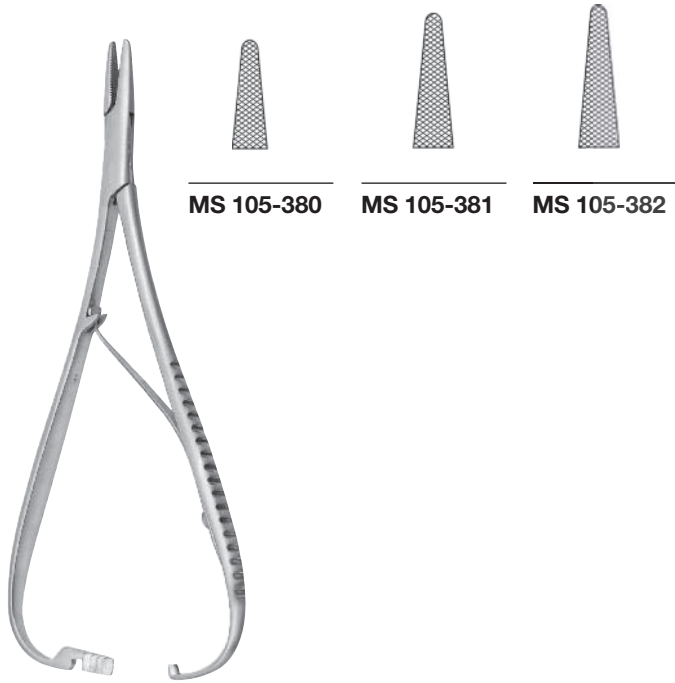

**MS 105-362** 18,5 cm / 7¼"

**BABY-GILLIES**

**MS 105-363** 15,0 cm / 6"

**GILLIES**

**MS 105-364** 16,0 cm / 6¼"

**MATHIEU**

14,0 cm / 5½"  
17,0 cm / 6¾"  
20,0 cm / 8"

**MATHIEU-KOCHER**

14,0 cm / 5½"  
17,0 cm / 6¾"

**MATHIEU-RYDER**

**MS 105-385** 14,0 cm / 5½"

**TOENNIS**

**MS 105-386** 18,0 cm / 7"

**LICHTENBERG**

**MS 105-387** 20,0 cm / 8"

Tungsten carbide uçlar güvenli bir şekilde iğne kavraması için.  
Kolay tanınması için altın kaplamalı yüzük.  
Yumuşak çalışma yakalamak için güvenli kullanım sağlar.

Tungsten carbide inserts with precisely worked out structure  
guarantee to grip the needle securely.  
Gold-plated rings for easy identification.  
Soft working catch provides safe handling.

**KALT**  
MS 105-500 14,0 cm / 5½"